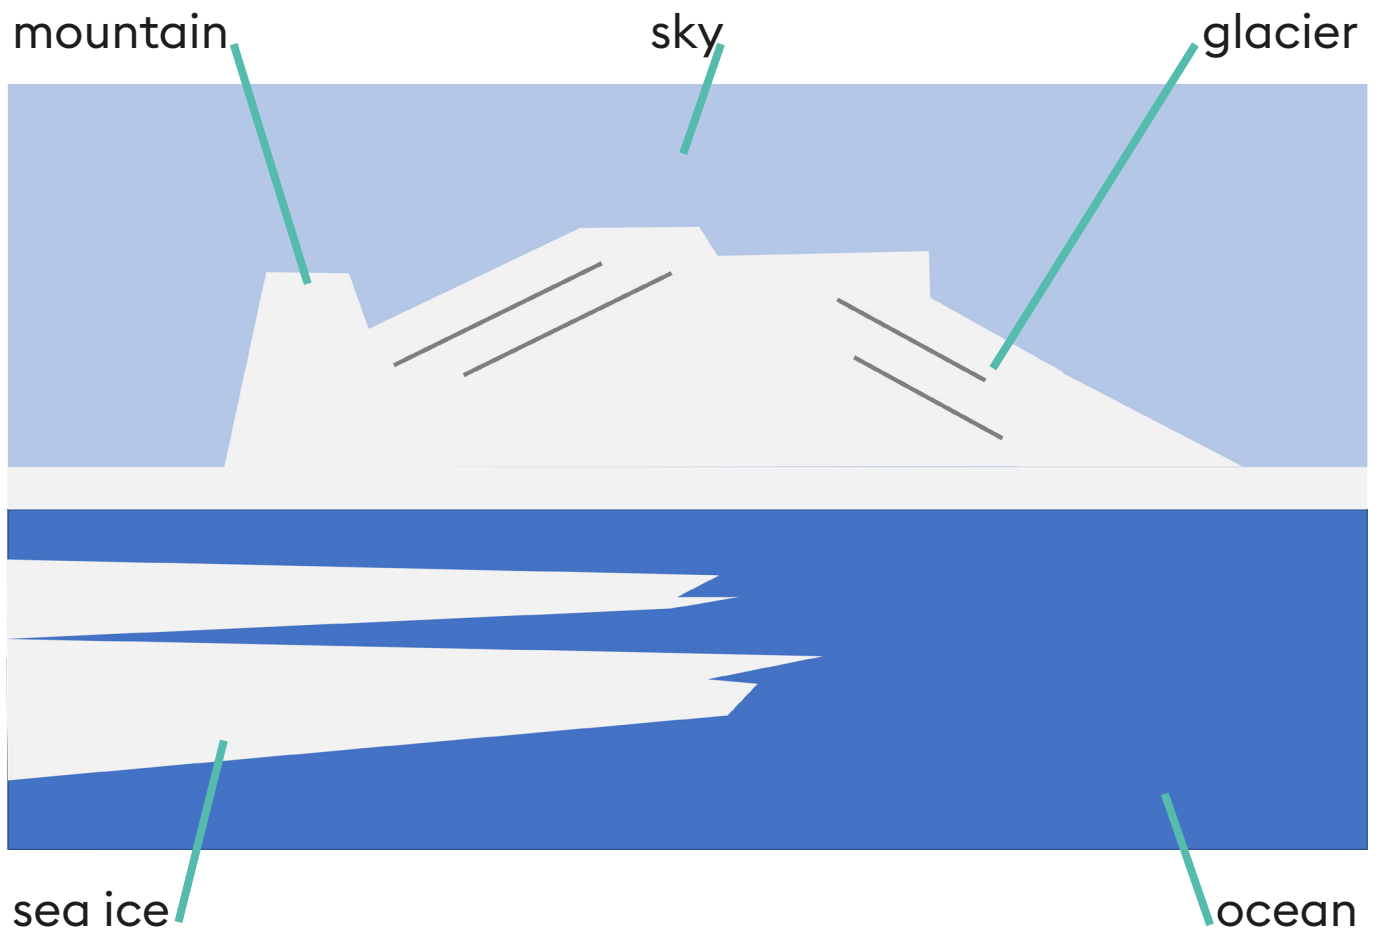

Arctic Pledge Background

Some classes may wish to create a display background where students can stick their pledges for caring for the Arctic.

The example below uses three different colours of backing paper:

- light blue for the sky
- dark blue for the ocean
- white for the mountain/glacier and sea ice

You can use a marker pen to add some details to the landscape.

You can also browse and save photos from Encounter Edu's Arctic galleries at <https://encounteredu.com/multimedia/collections/frozen-oceans> to decorate the display.